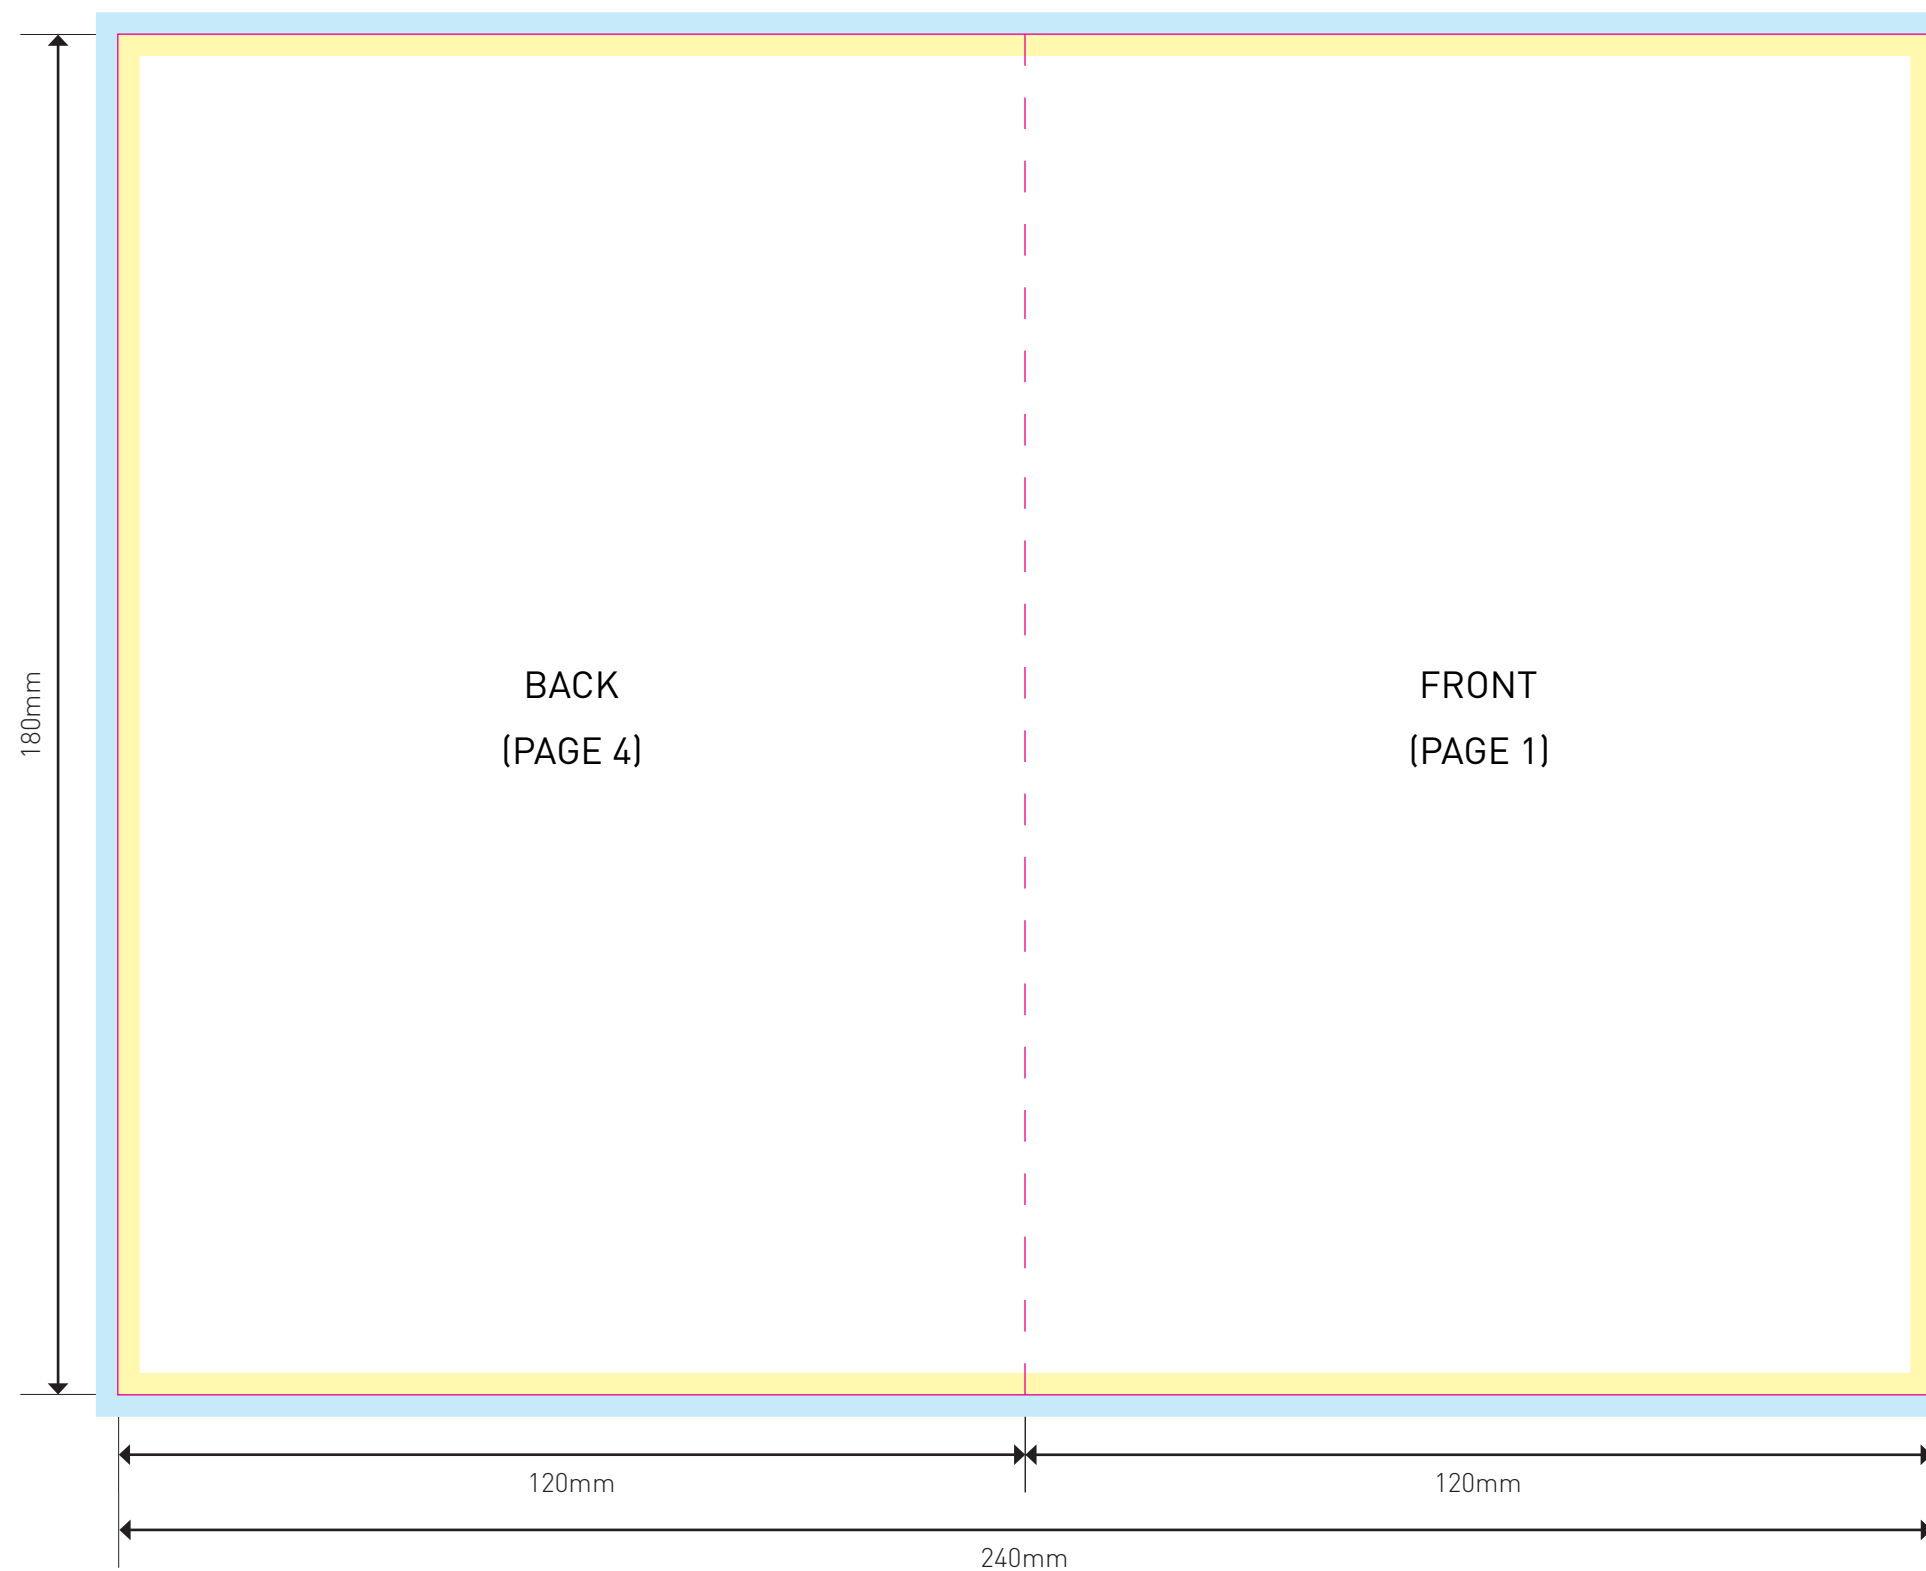

- Cutter
- Fold
- Bleed
- Trim

PRINTING TERMS

- 4/0** - REFERS TO FULL COLOR PRINTING ON ONE SIDE OF THE PRINTED PAGE.
- 4/1** - REFERS TO FULL COLOR PRINTING ON ONE SIDE AND BLACK PRINTING ON THE OTHER SIDE.
- 4/4** - REFERS TO FULL COLOR PRINTING ON BOTH SIDES.