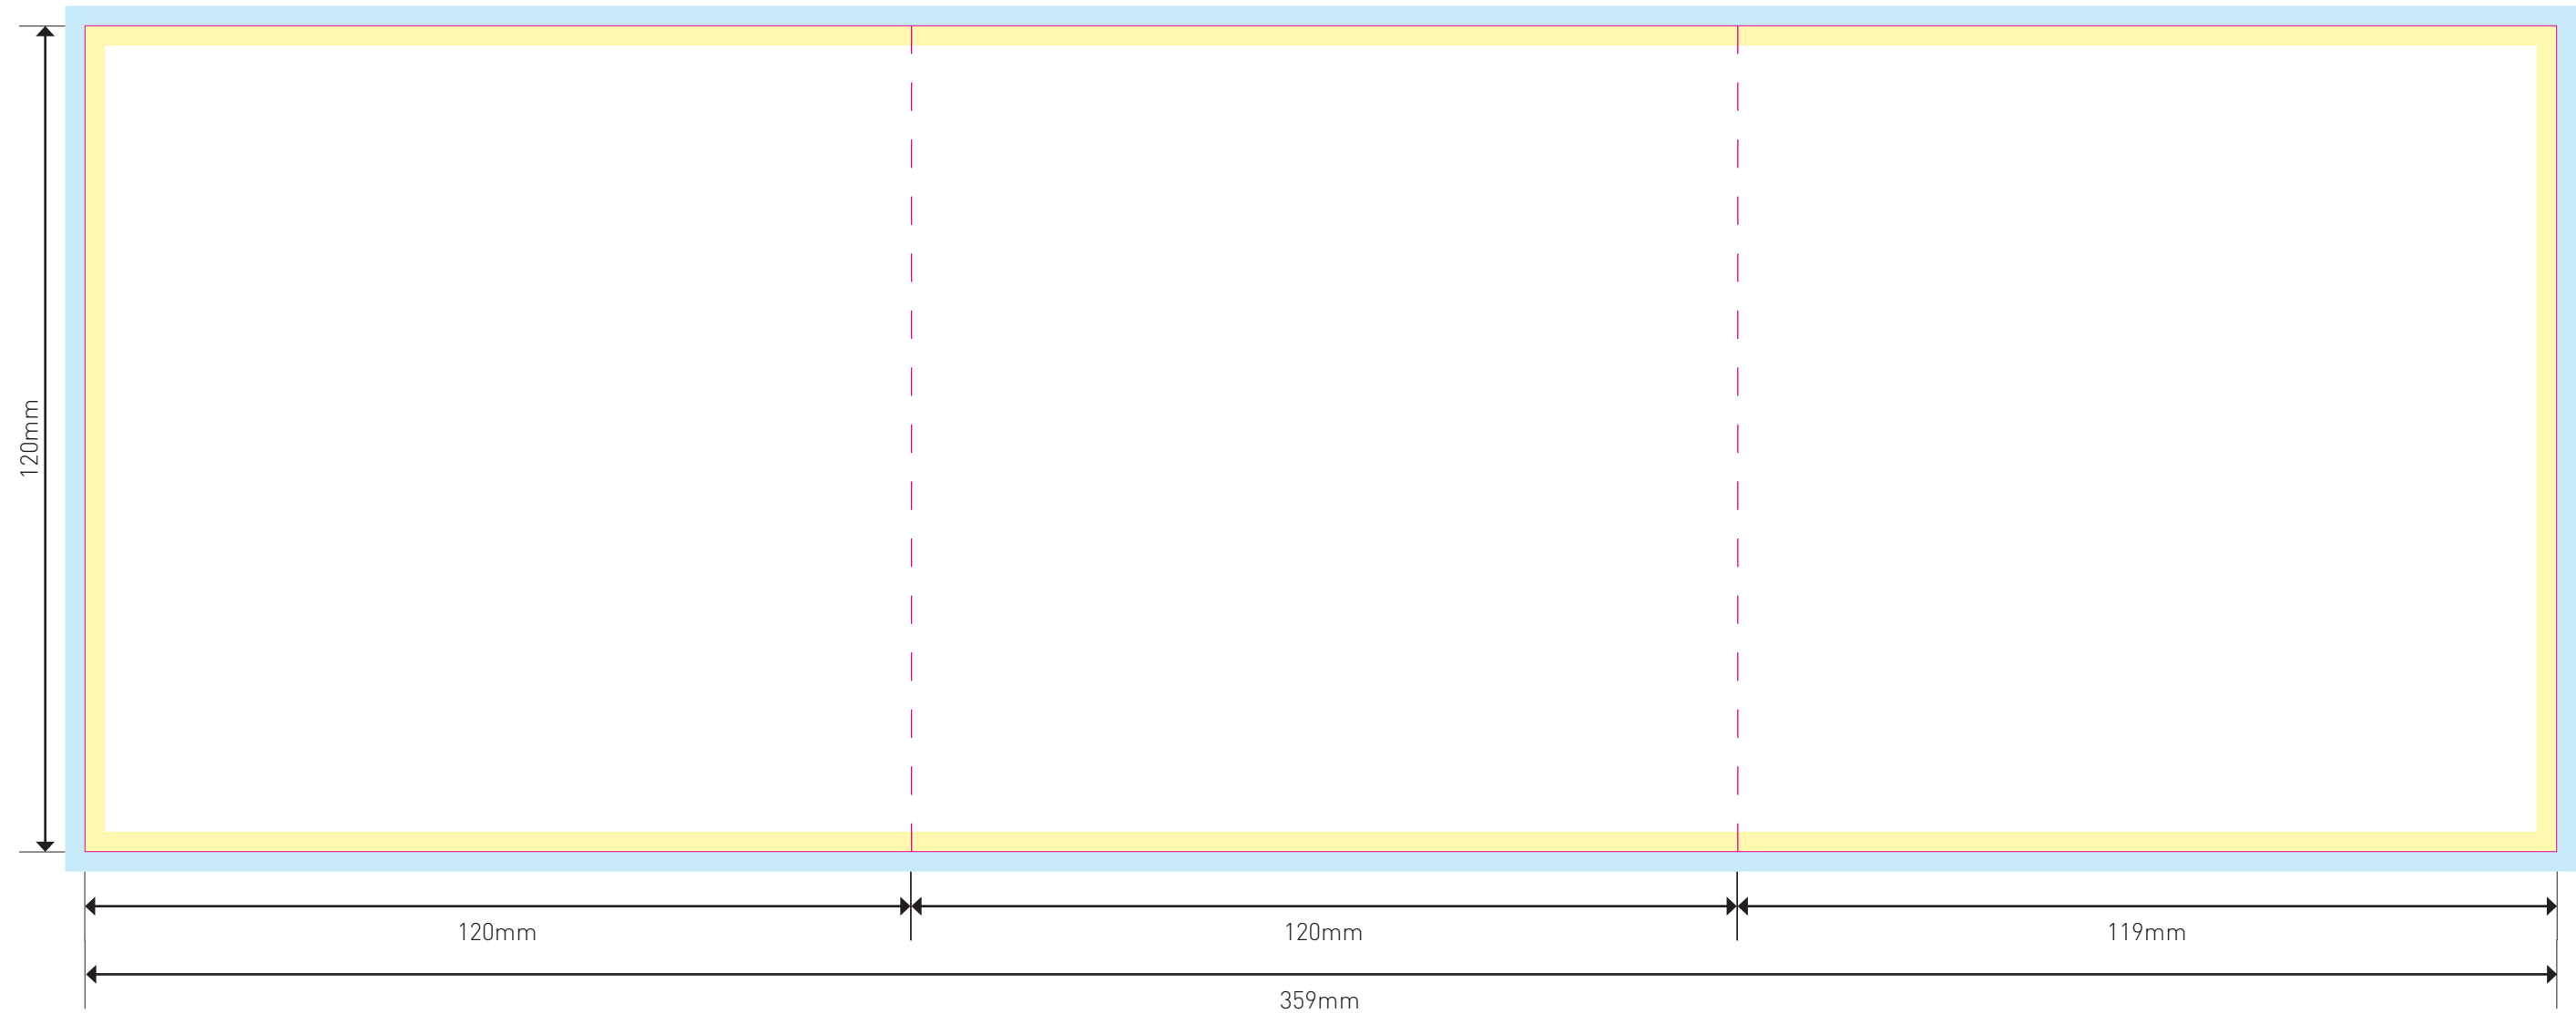

- Cutter
- Fold
- Bleed
- Trim

**PRINTING TERMS**

- 4/0** - REFERS TO FULL COLOR PRINTING ON ONE SIDE OF THE PRINTED PAGE.
- 4/1** - REFERS TO FULL COLOR PRINTING ON ONE SIDE AND BLACK PRINTING ON THE OTHER SIDE.
- 4/4** - REFERS TO FULL COLOR PRINTING ON BOTH SIDES.