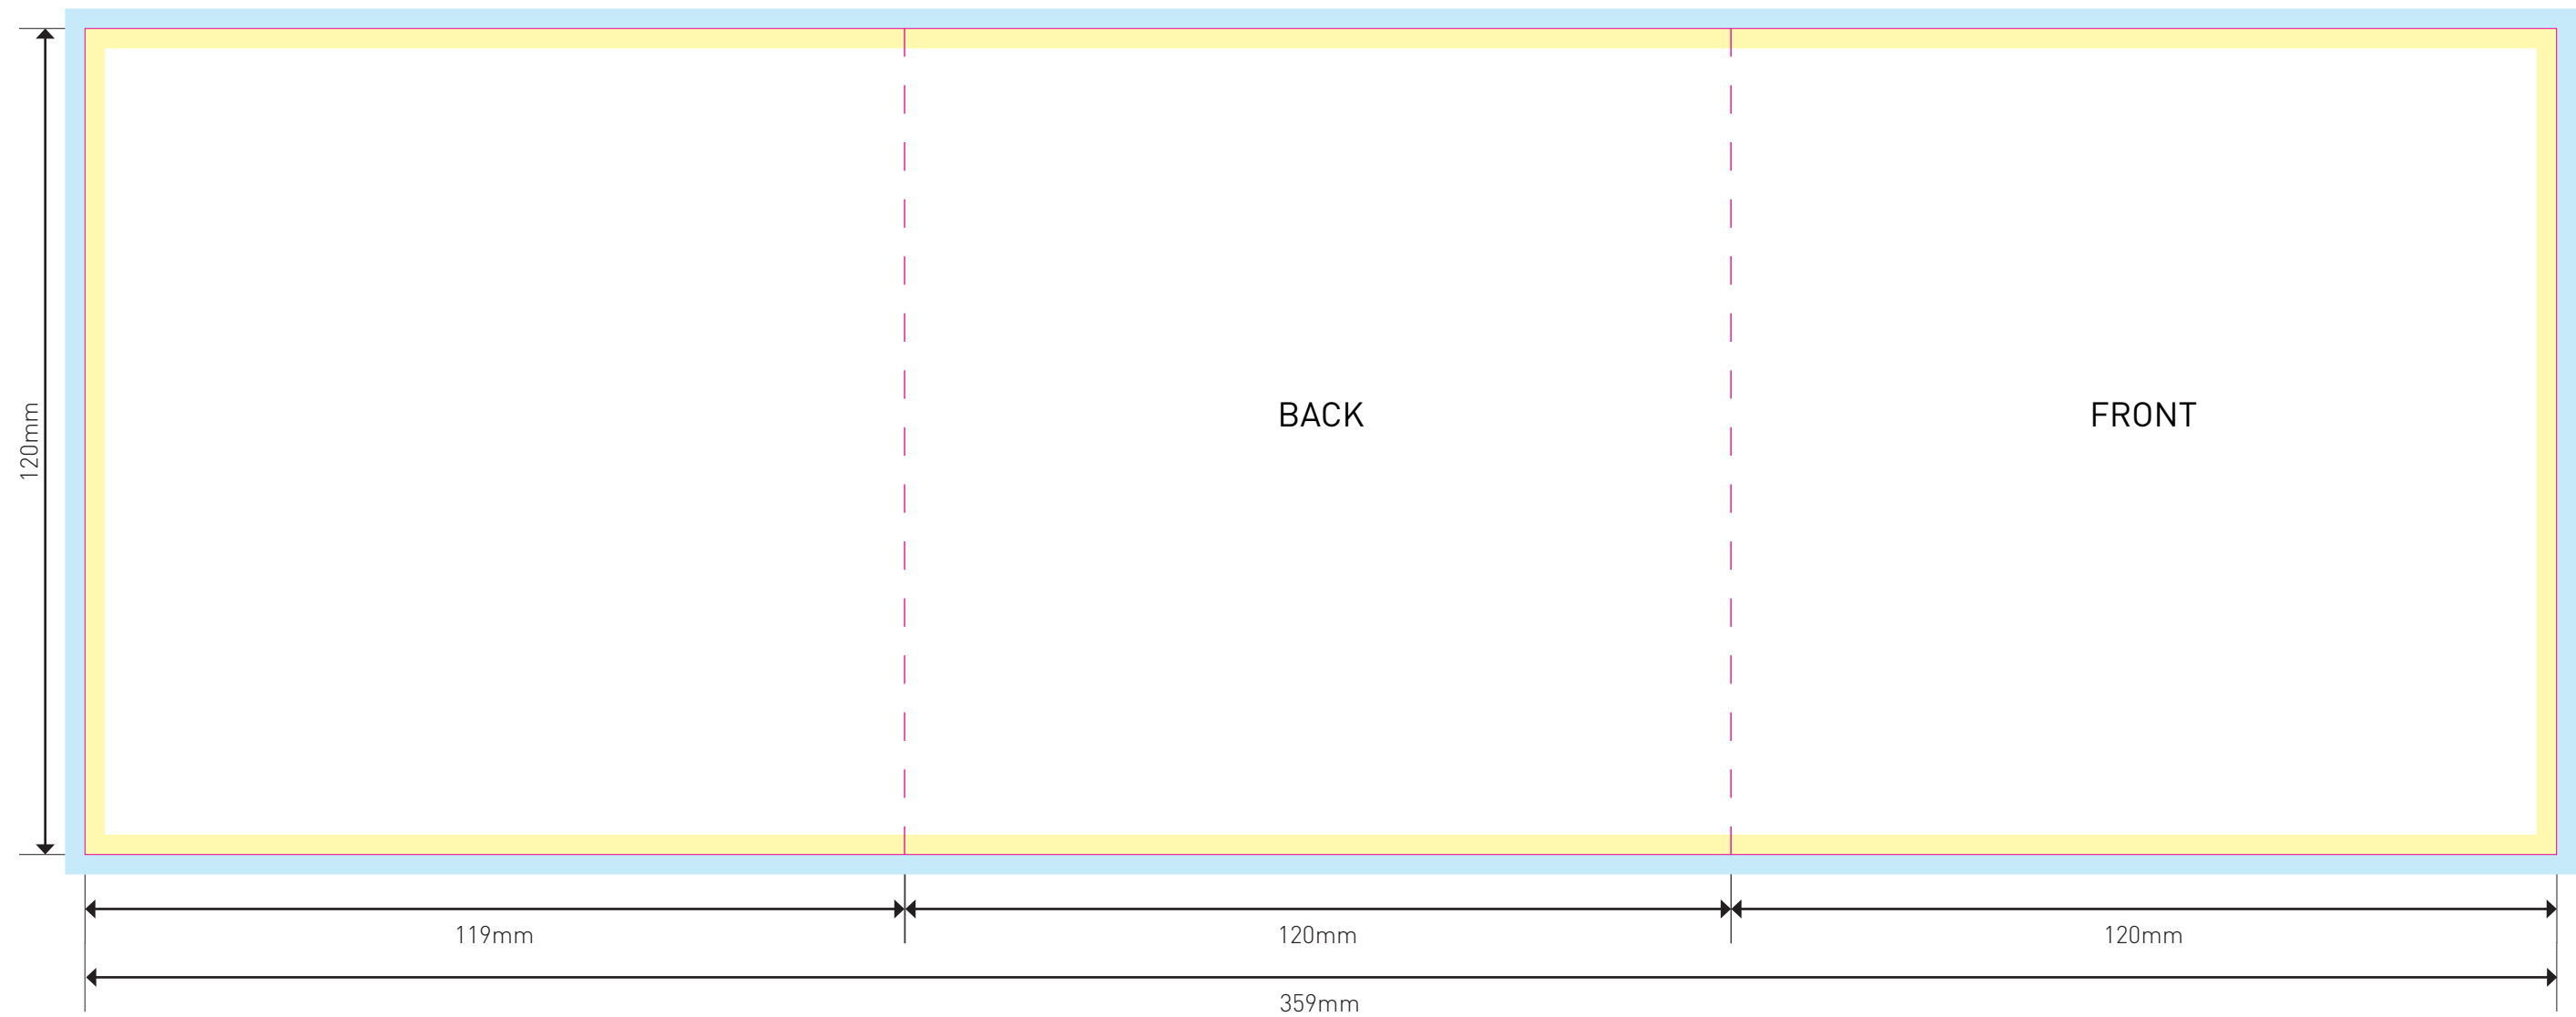

- Cutter
- Fold
- Bleed
- Trim

**PRINTING TERMS**

- 4/0** - REFERS TO FULL COLOR PRINTING ON ONE SIDE OF THE PRINTED PAGE.
- 4/1** - REFERS TO FULL COLOR PRINTING ON ONE SIDE AND BLACK PRINTING ON THE OTHER SIDE.
- 4/4** - REFERS TO FULL COLOR PRINTING ON BOTH SIDES.