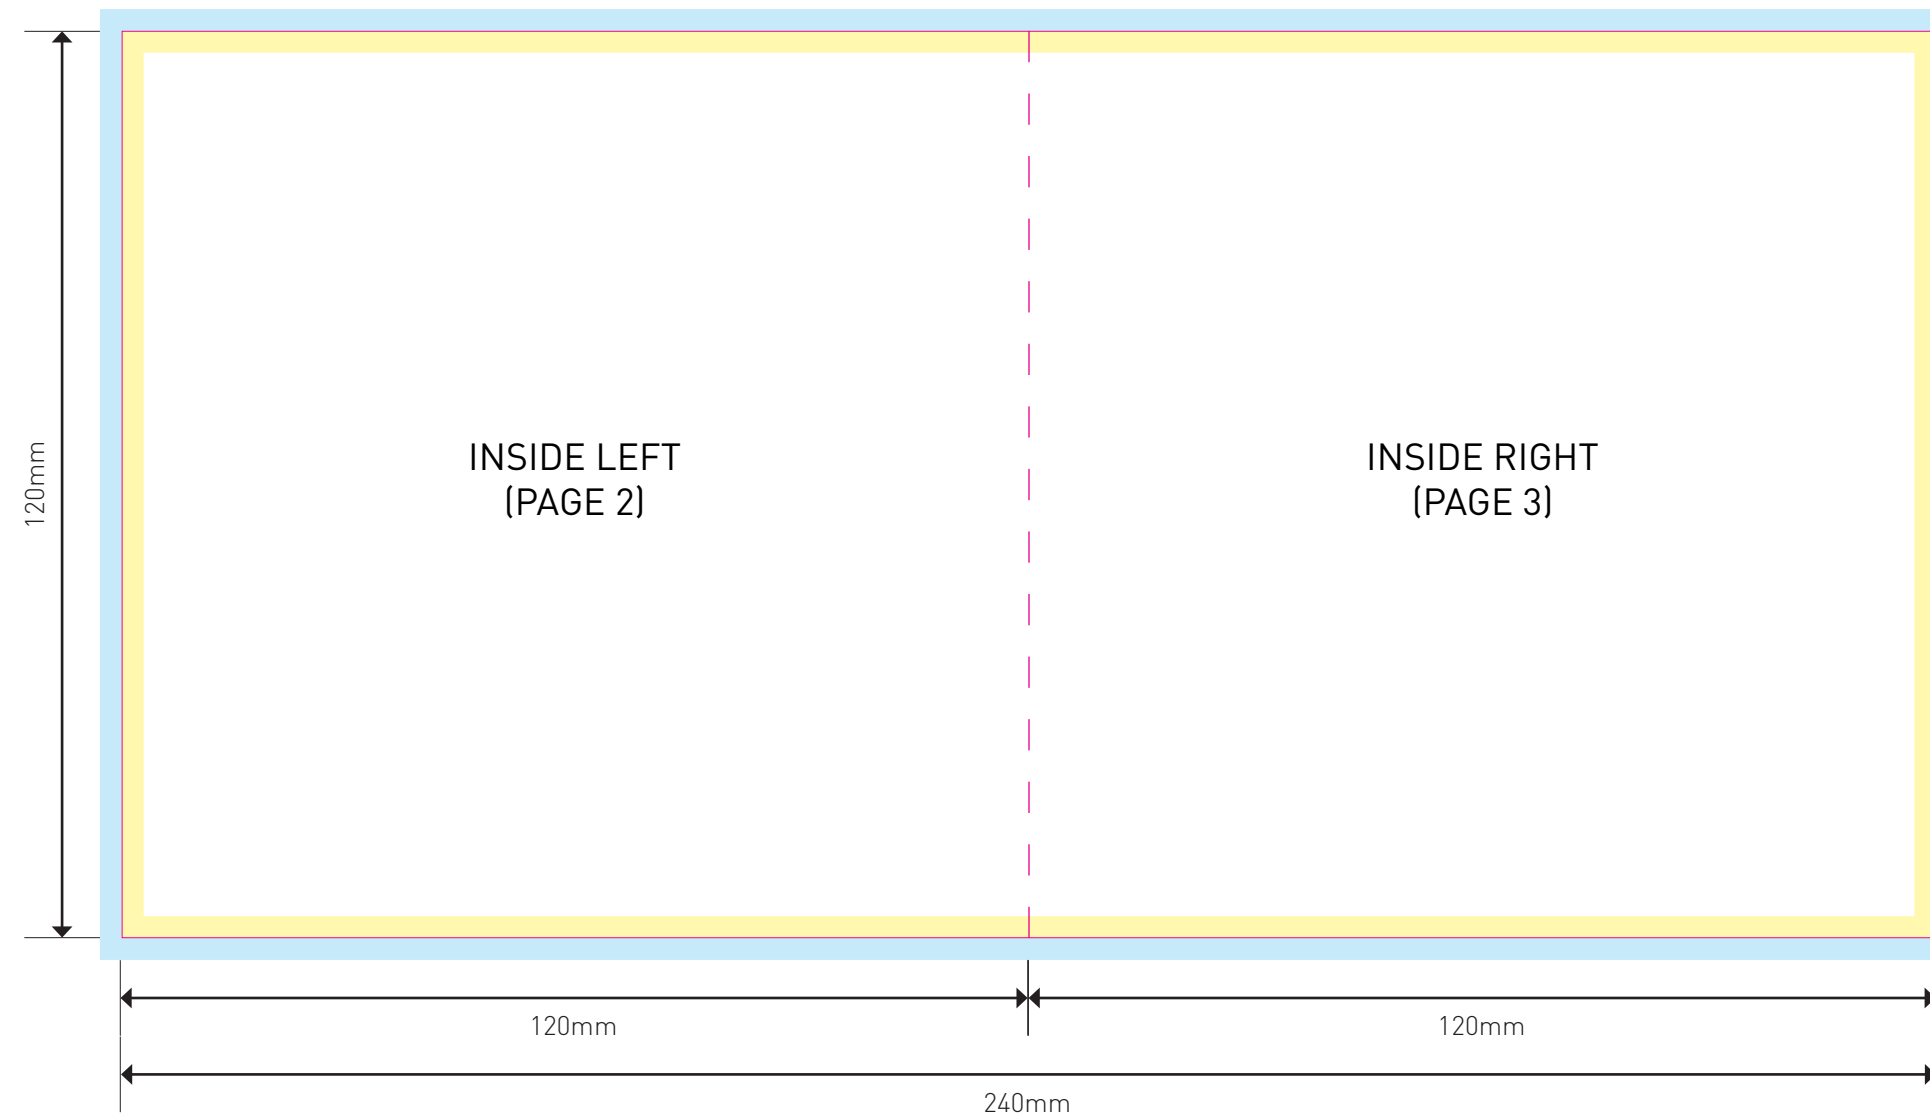

- Cutter
- Fold
- Bleed
- Trim

PRINTING TERMS

- 4/0** - REFERS TO FULL COLOR PRINTING ON ONE SIDE OF THE PRINTED PAGE.
- 4/1** - REFERS TO FULL COLOR PRINTING ON ONE SIDE AND BLACK PRINTING ON THE OTHER SIDE.
- 4/4** - REFERS TO FULL COLOR PRINTING ON BOTH SIDES

- Cutter
- Fold
- Bleed
- Trim

PRINTING TERMS

- 4/0** - REFERS TO FULL COLOR PRINTING ON ONE SIDE OF THE PRINTED PAGE.
- 4/1** - REFERS TO FULL COLOR PRINTING ON ONE SIDE AND BLACK PRINTING ON THE OTHER SIDE.
- 4/4** - REFERS TO FULL COLOR PRINTING ON BOTH SIDES.