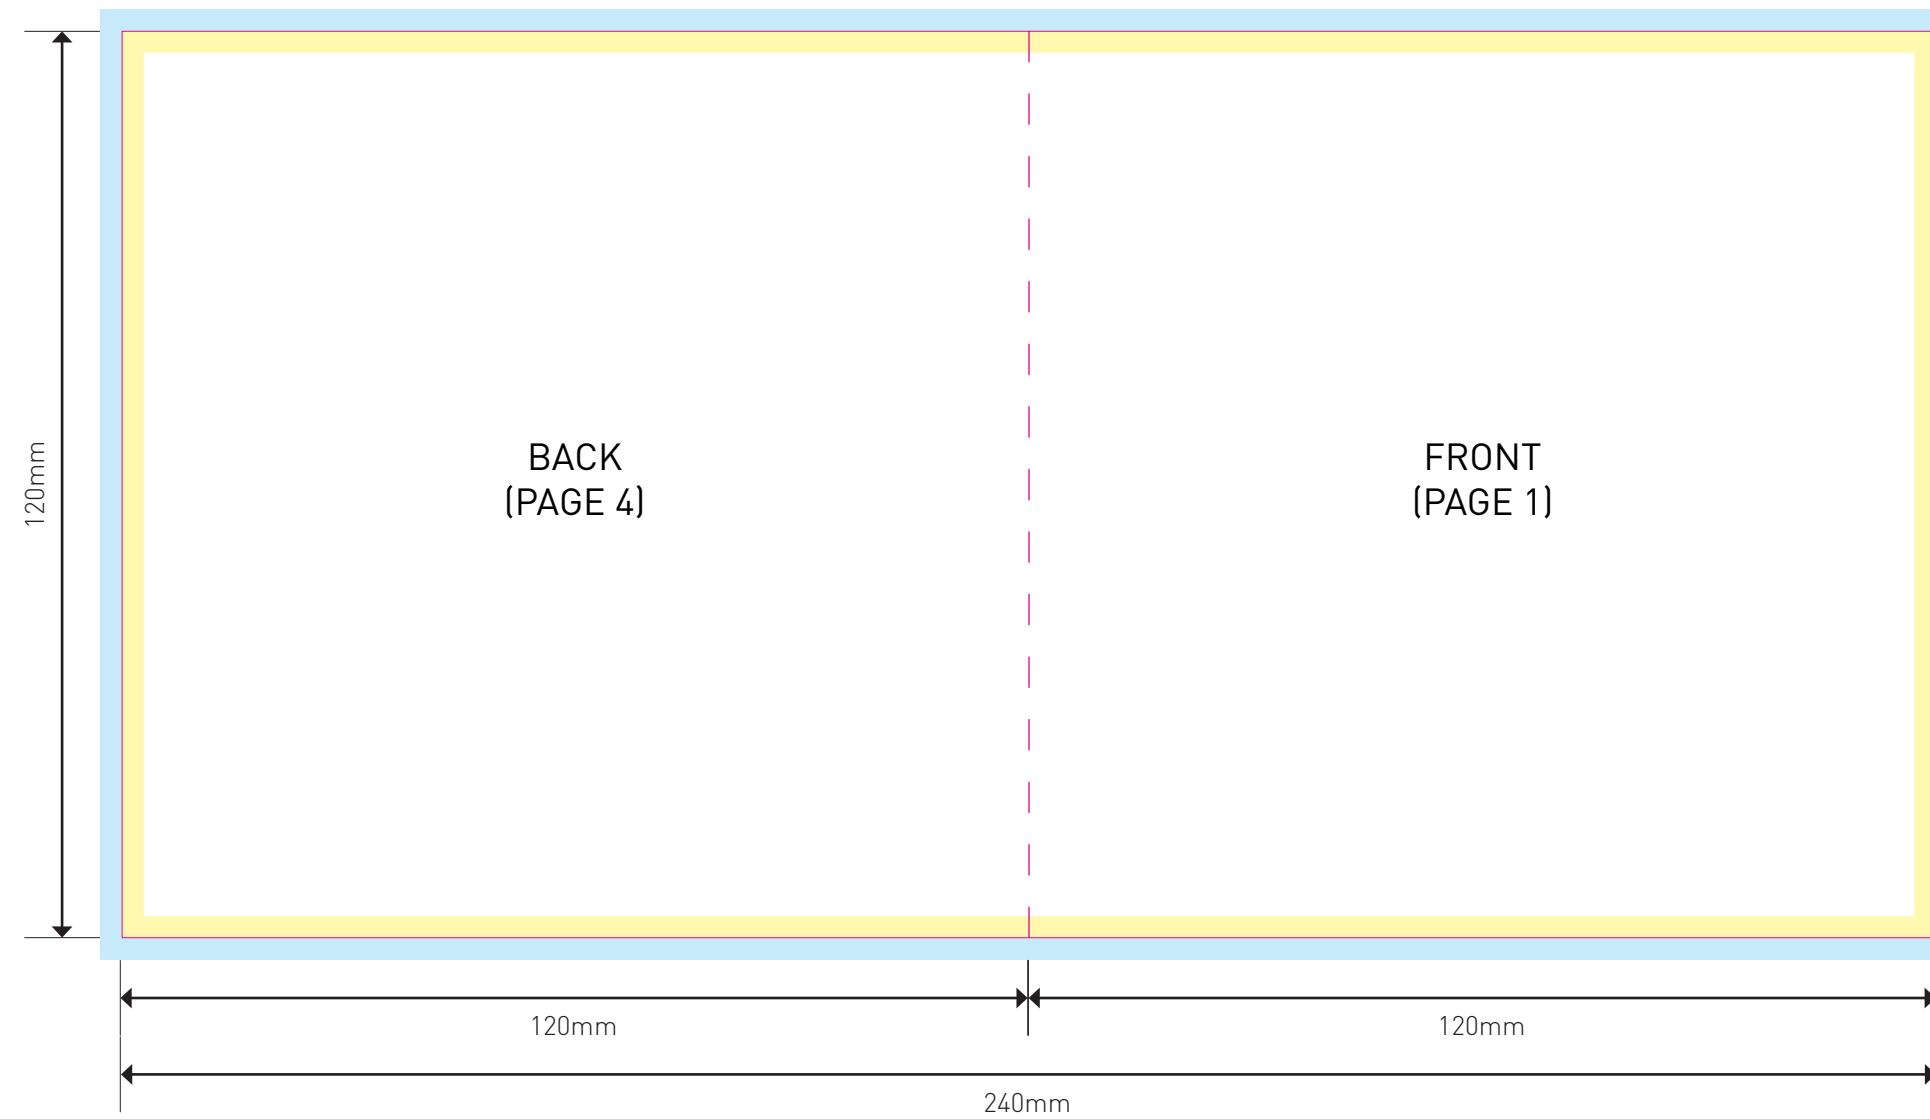

- Cutter
- Fold
- Bleed
- Trim

PRINTING TERMS

- 4/0** - REFERS TO FULL COLOR PRINTING ON ONE SIDE OF THE PRINTED PAGE.
- 4/1** - REFERS TO FULL COLOR PRINTING ON ONE SIDE AND BLACK PRINTING ON THE OTHER SIDE.
- 4/4** - REFERS TO FULL COLOR PRINTING ON BOTH SIDES

- Cutter
- Fold
- Bleed
- Trim

PRINTING TERMS

- 4/0** - REFERS TO FULL COLOR PRINTING ON ONE SIDE OF THE PRINTED PAGE.
- 4/1** - REFERS TO FULL COLOR PRINTING ON ONE SIDE AND BLACK PRINTING ON THE OTHER SIDE.
- 4/4** - REFERS TO FULL COLOR PRINTING ON BOTH SIDES.