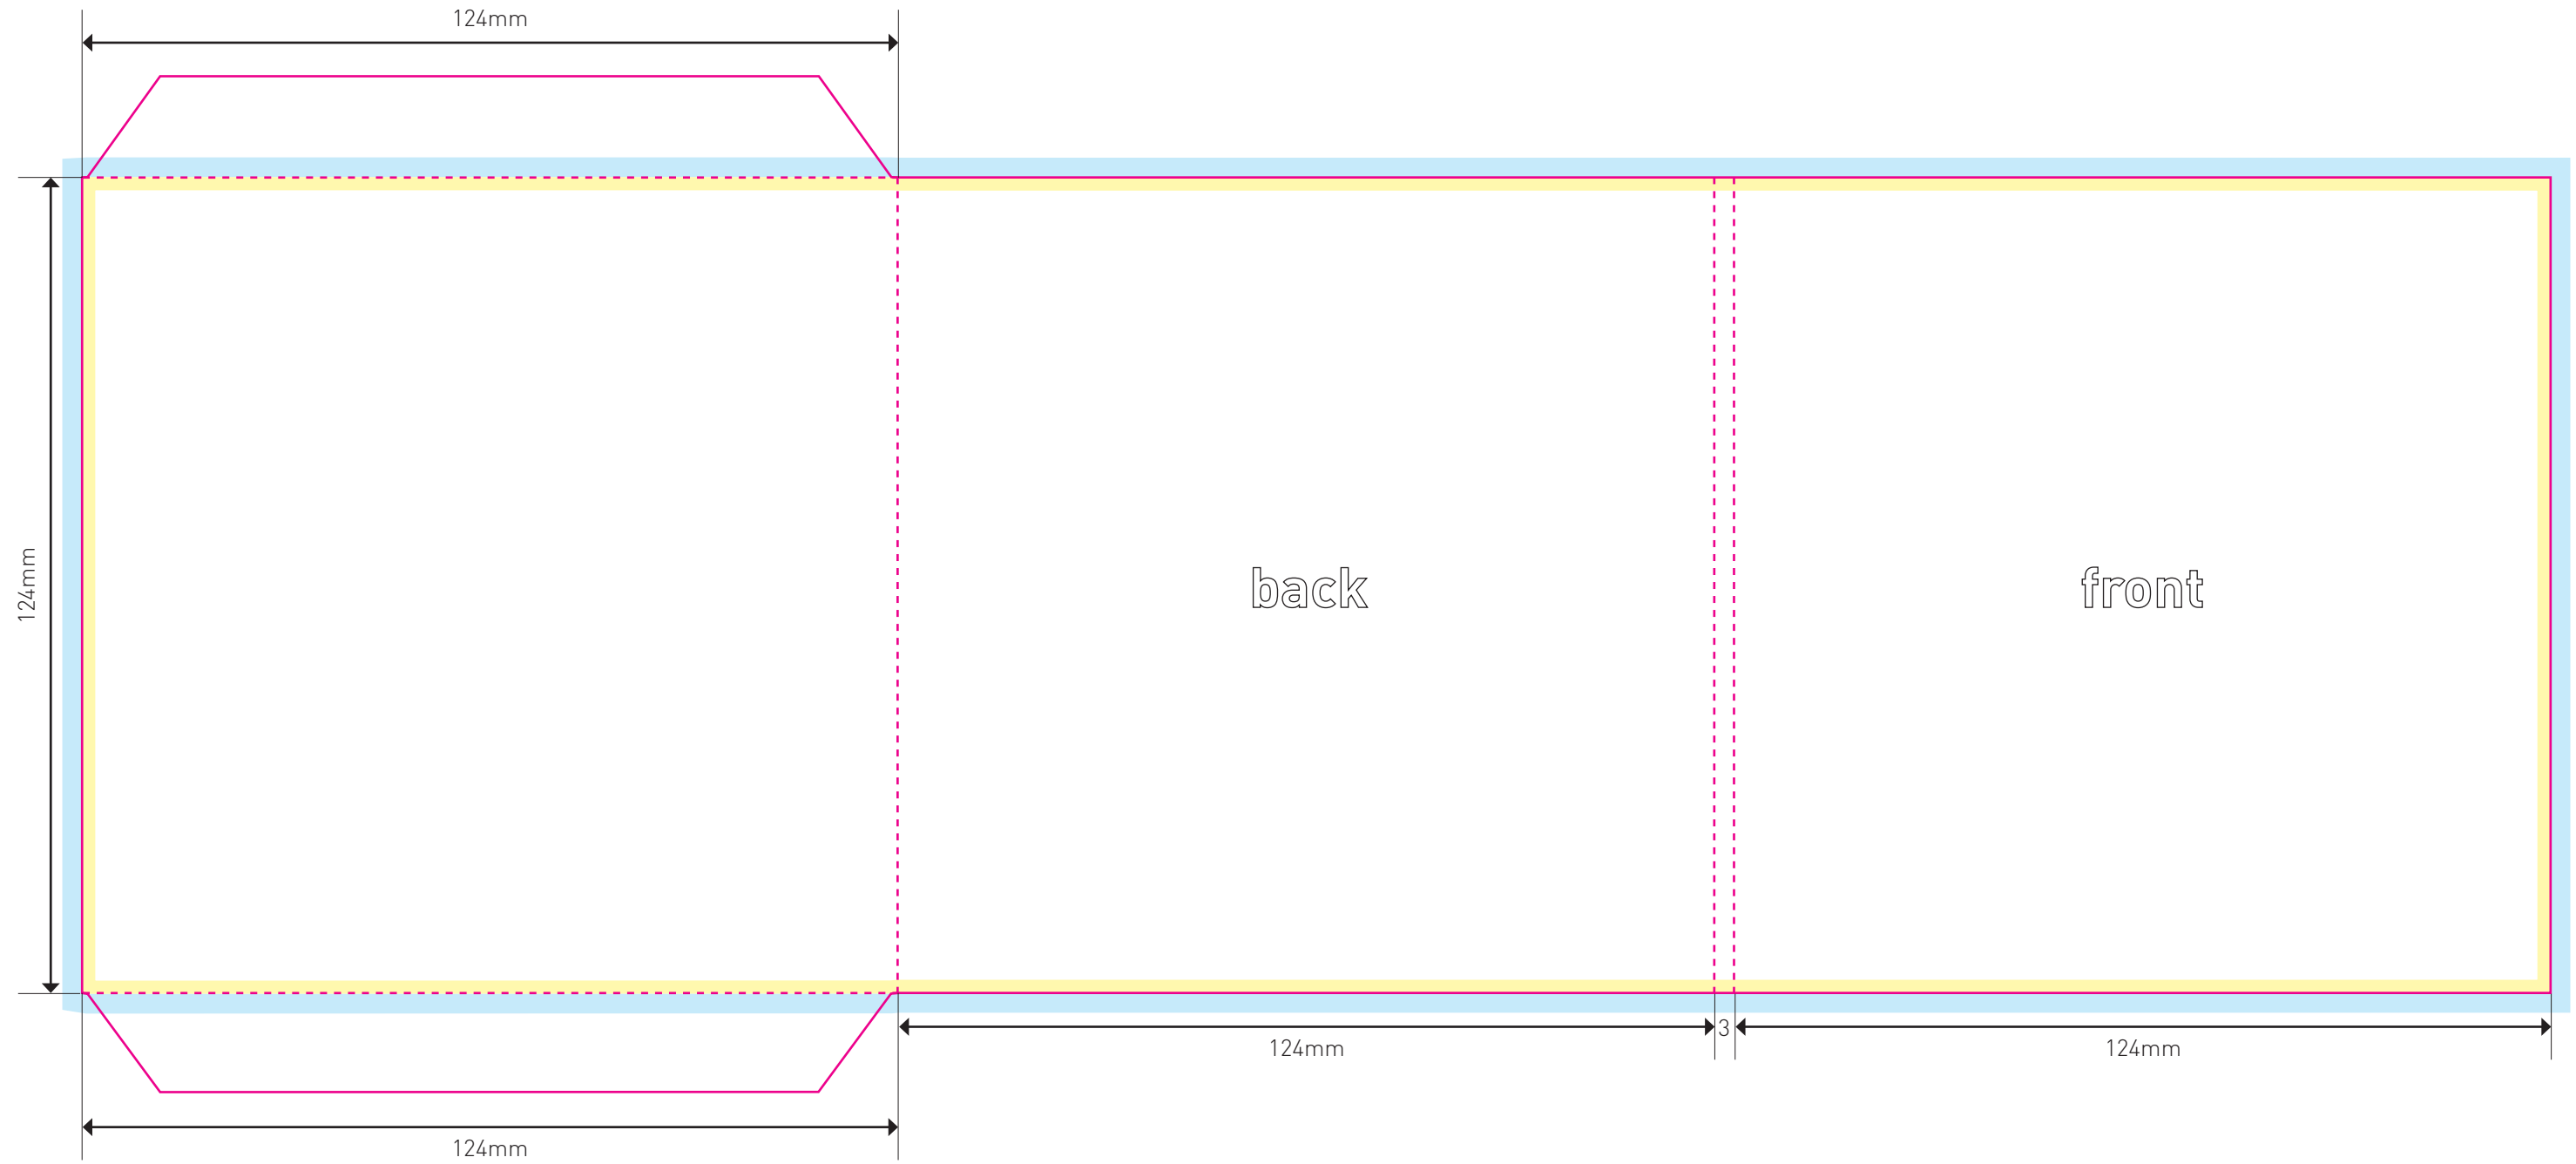

CDLP-006  
CD LANCING PACK 4PP

- Cutter
- Fold
- Bleed
- Trim

CDLP-006  
CD LANCING PACK 4PP-INSIDE

- Cutter
- Fold
- Bleed
- Trim