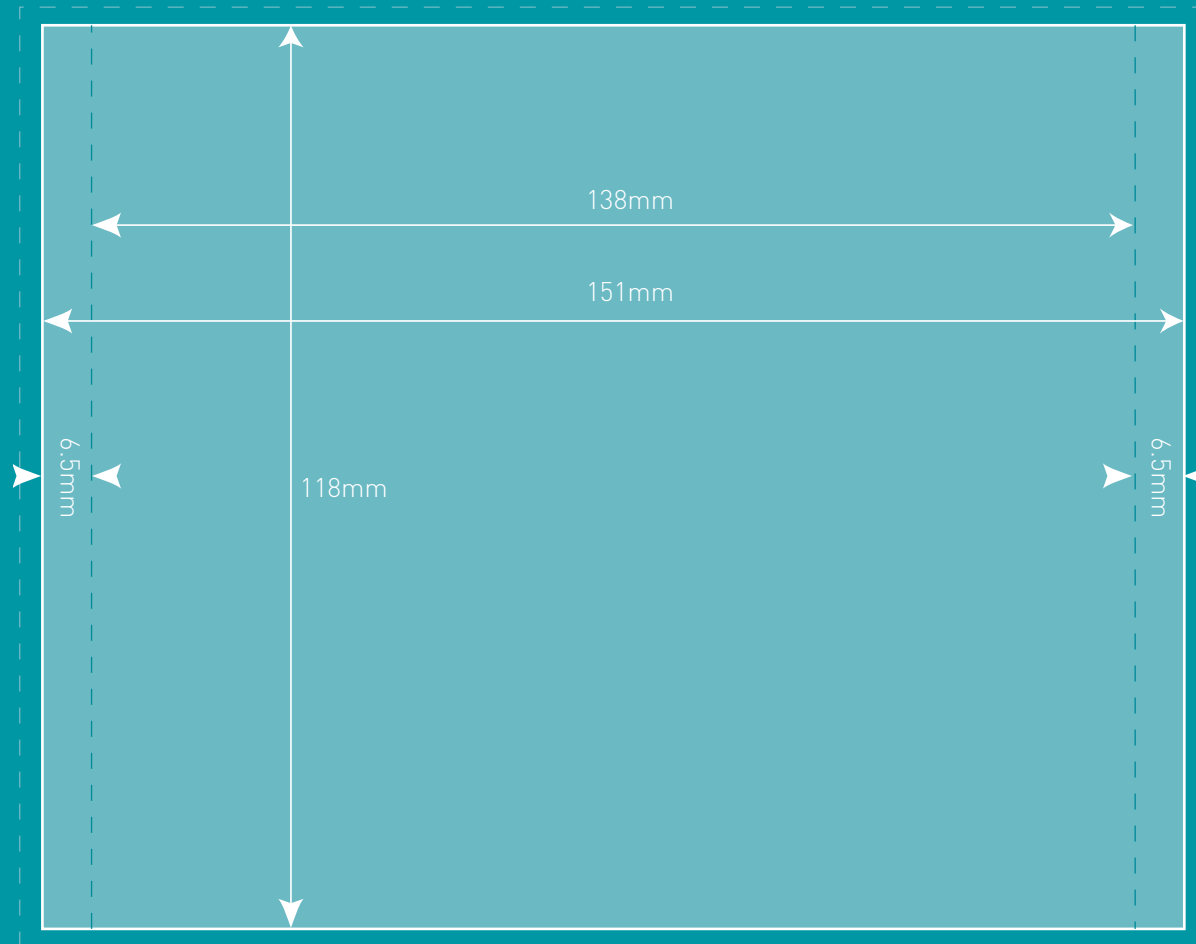

Jewel back inlay

Litho Print / Digital Print

Printable Area

Bleed

Fold