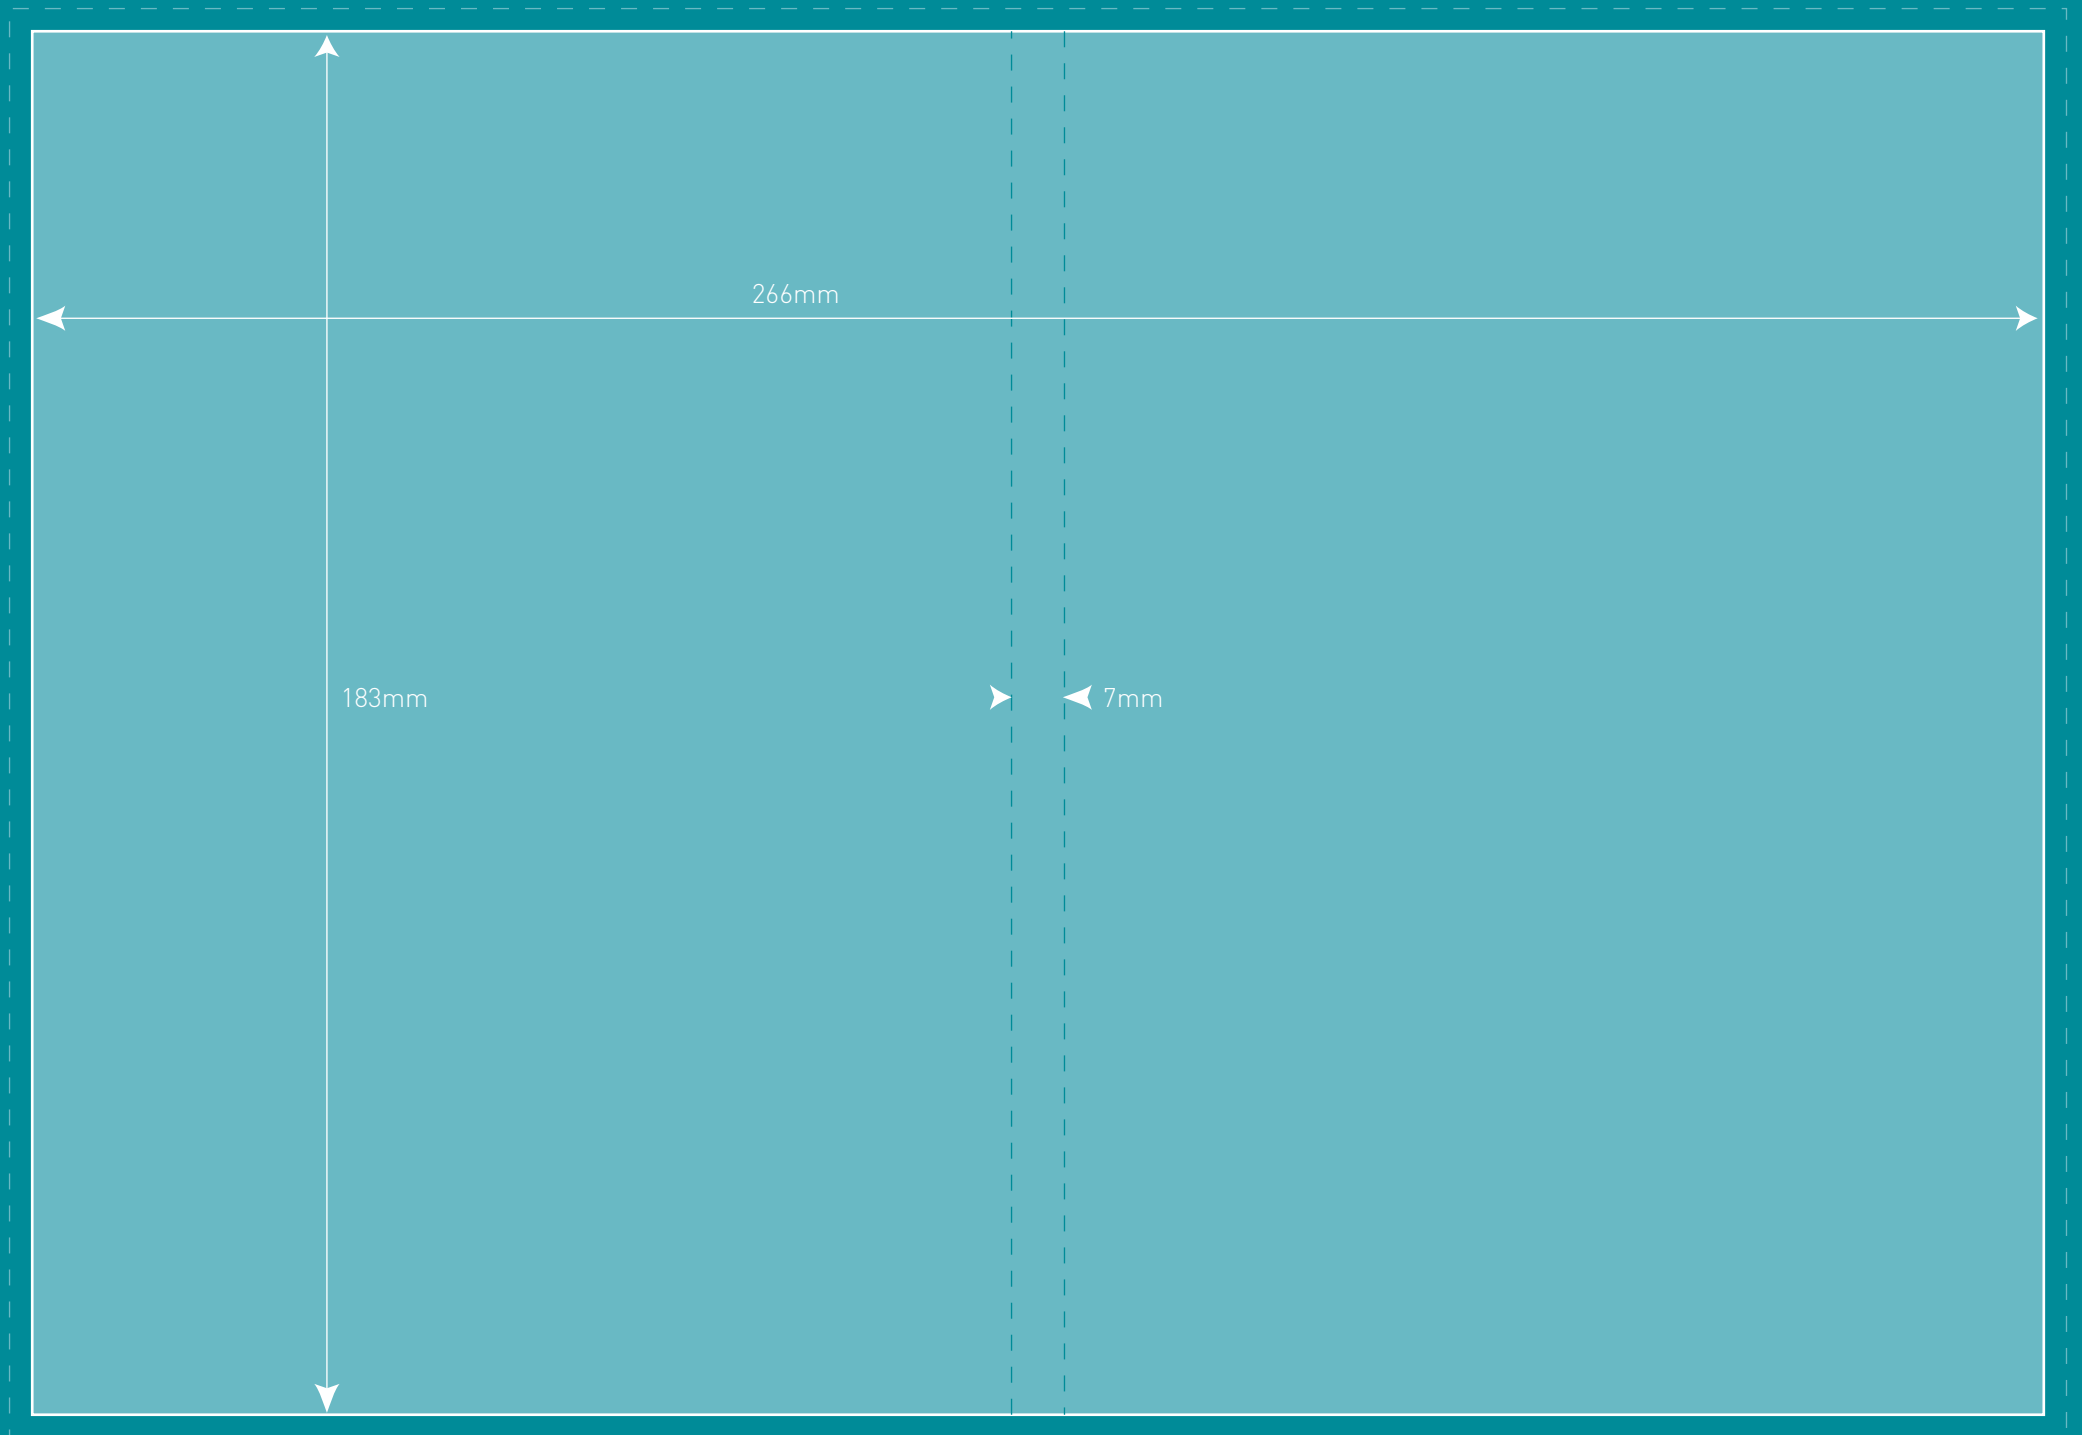

DVD wrap (slimline)

Litho Print / Digital Print

Printable Area

Bleed

Fold