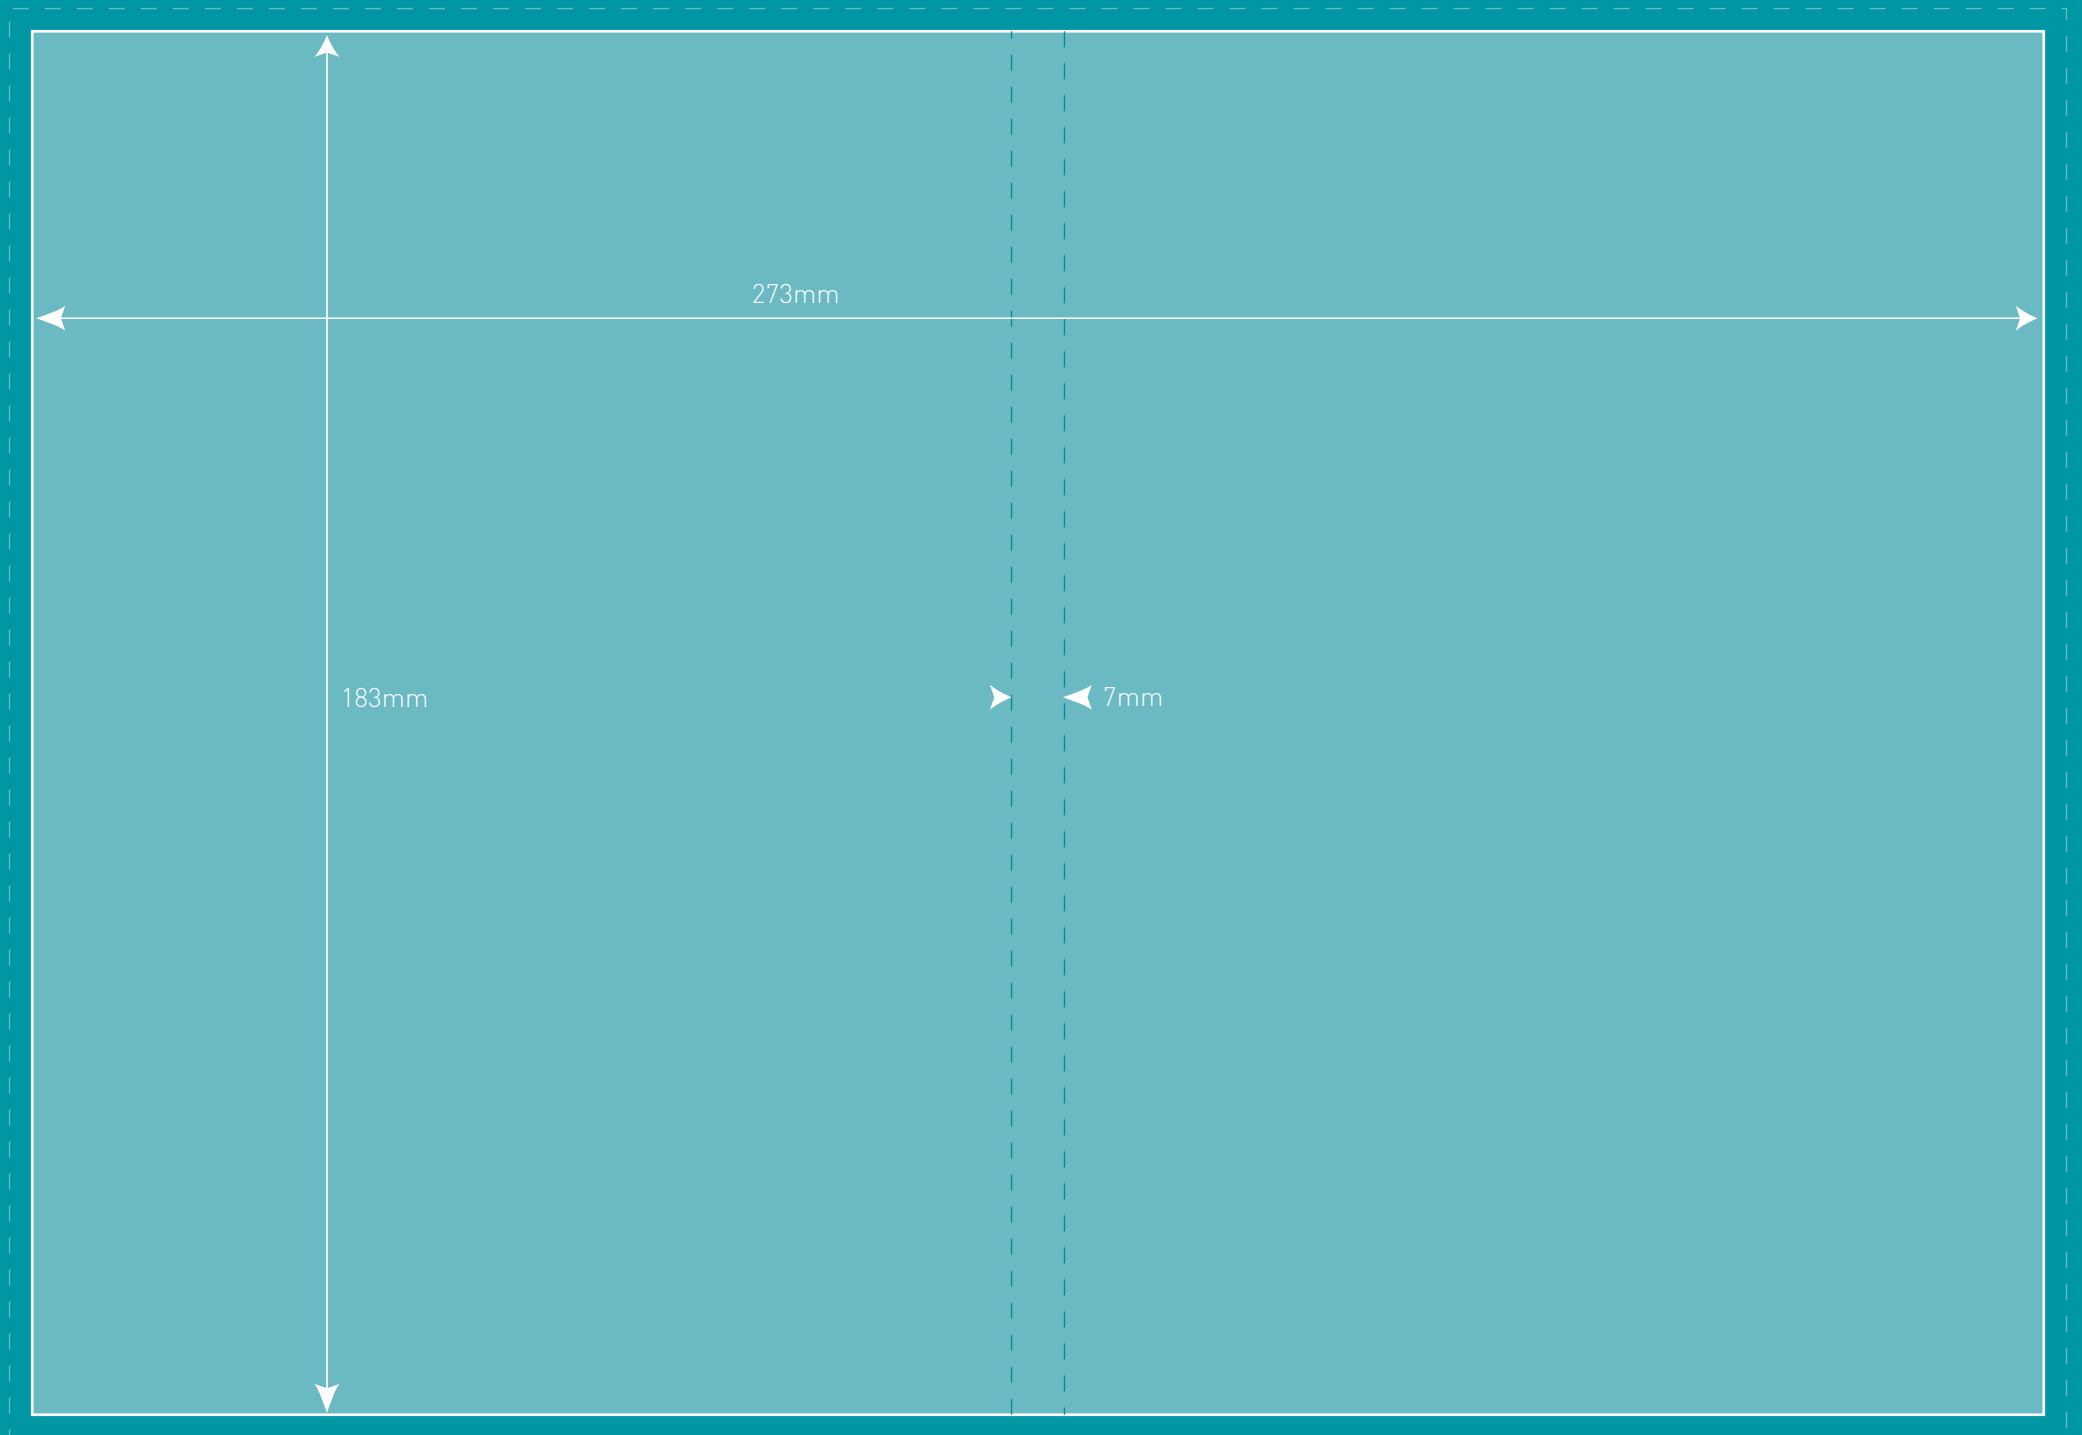

DVD wrap (slimline)

Litho Print / Digital Print

Printable Area

Bleed

Fold