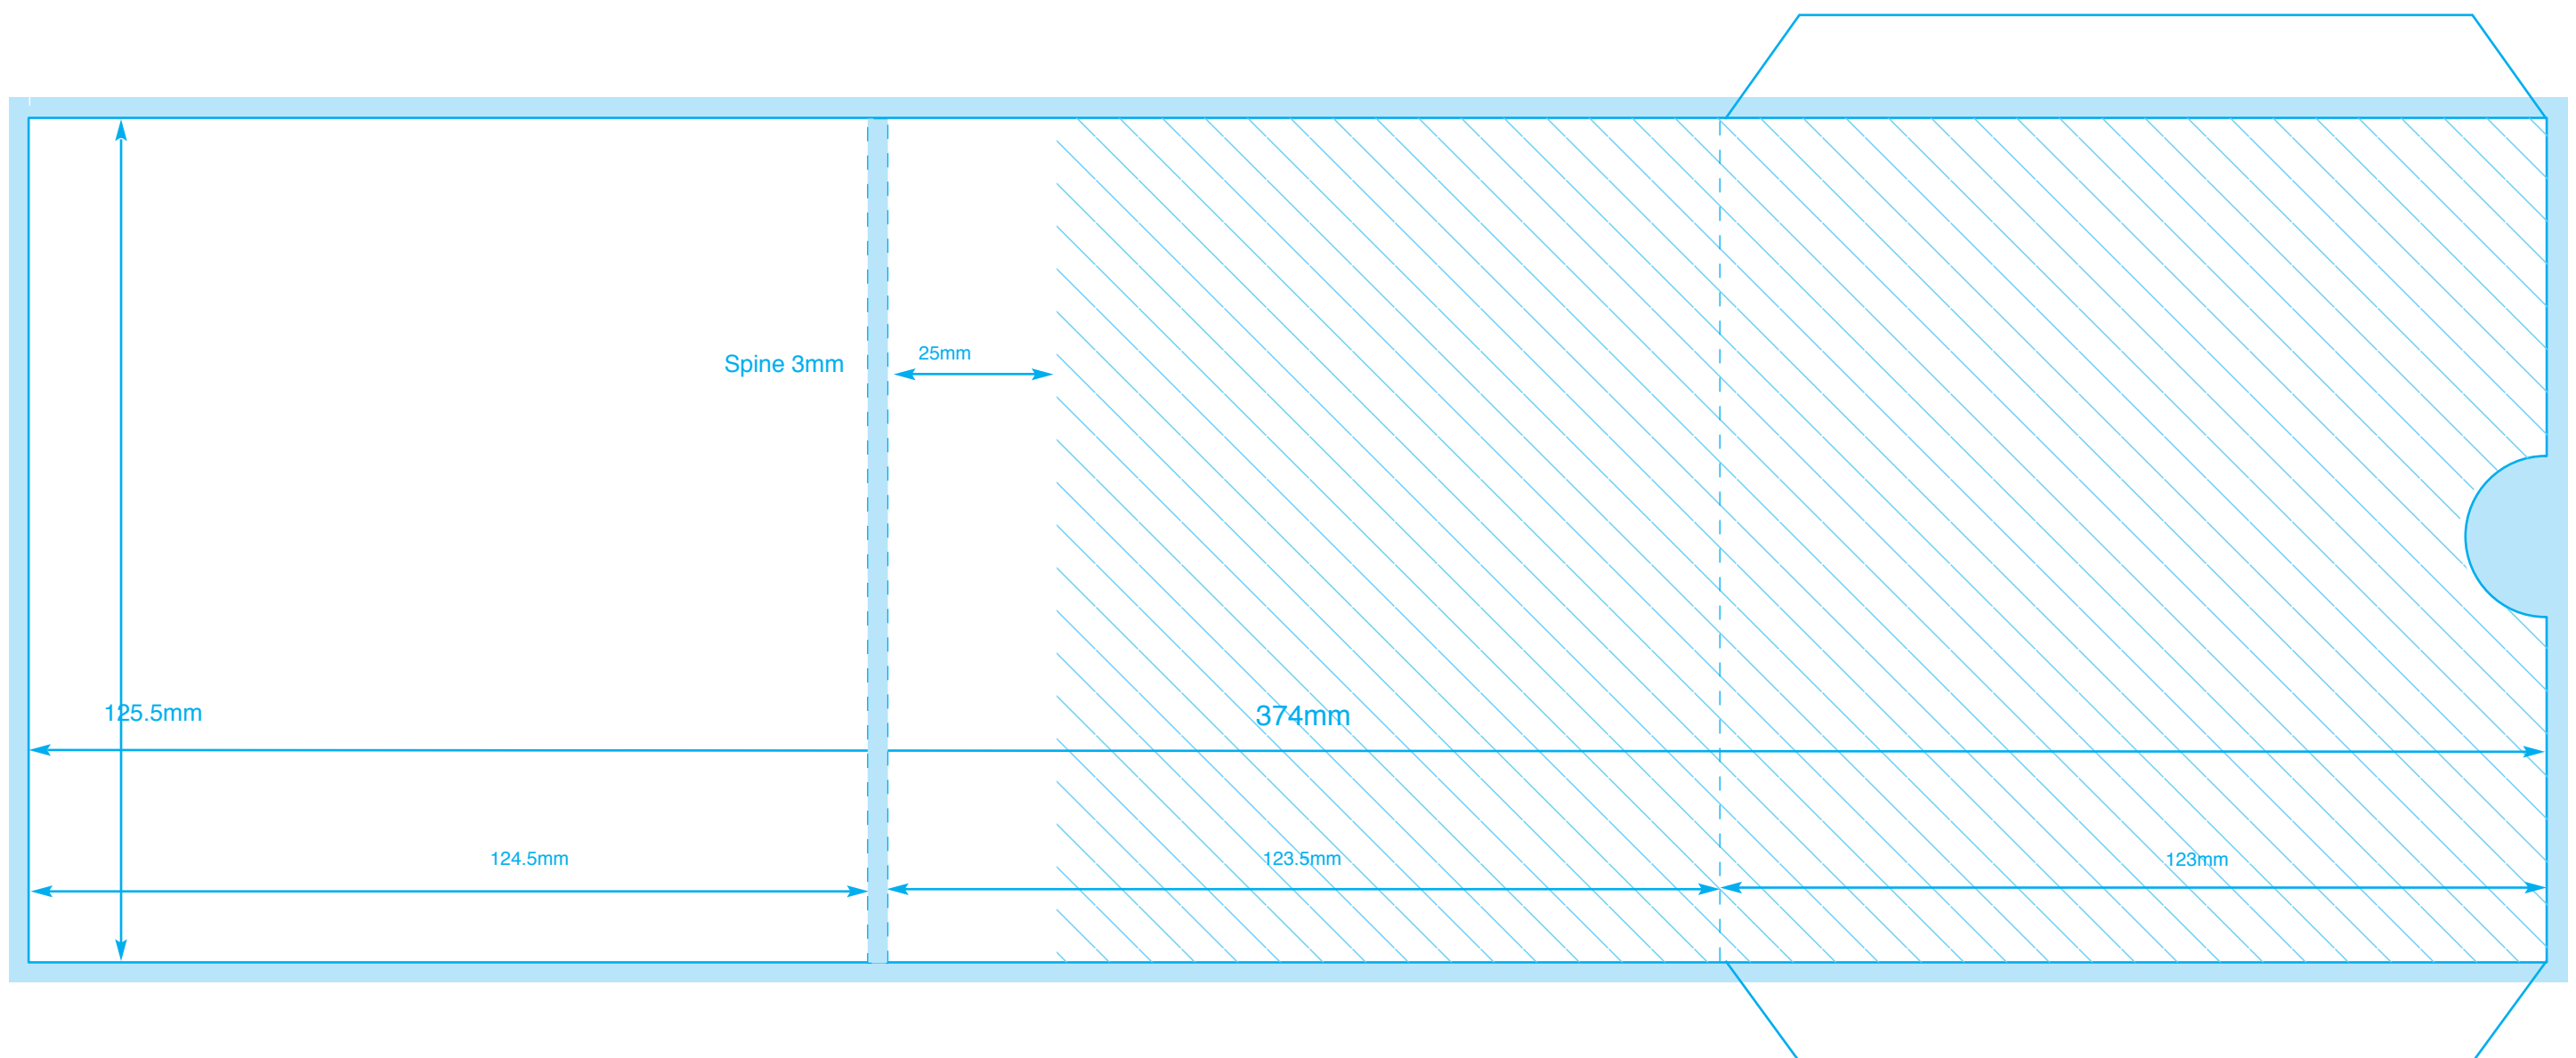

Lancing pack digital (inner)

print type | **digital**

folded size | **125.5mm x 371mm x 3mm**

notes

- Artwork can be accepted in **.EPS**, **.JPG** (use maximum quality compression), **.TIF**, **.PDF** (print-ready), **.QXD** (QuarkXpress), **.INDD** (InDesign), **.PSD** (Photoshop), **.AI** (Illustrator) formats.
- All linked images must be embedded or included.
- All must fonts are included, embedded or outlined.
- Where possible, leave vector artwork and fonts unrasterized as this often produces a 'cleaner' print.
- All Pantone® colours should be clearly indicated.
- Pixel-based files should be supplied at a minimum of 300dpi and saved as CMYK image mode. Any files supplied in a lower resolution or different colour format (ie RGB) may not print correctly.
- Please allow for a 3mm bleed around the edge of your artwork and place all text or important imagery at least 2mm from the document edge.
- Do not flatten or merge the template with your artwork or as we will not be able remove again.
- Finished artwork files under 5MB can be emailed to your Sales Manager or directly to our Artwork Team.
- If your files are over 5Mb in size, please email for instructions on how to upload the files to our FTP site.

alpha duplication artwork team

telephone | 01494 560694
email | artwork@alpha-duplication.com