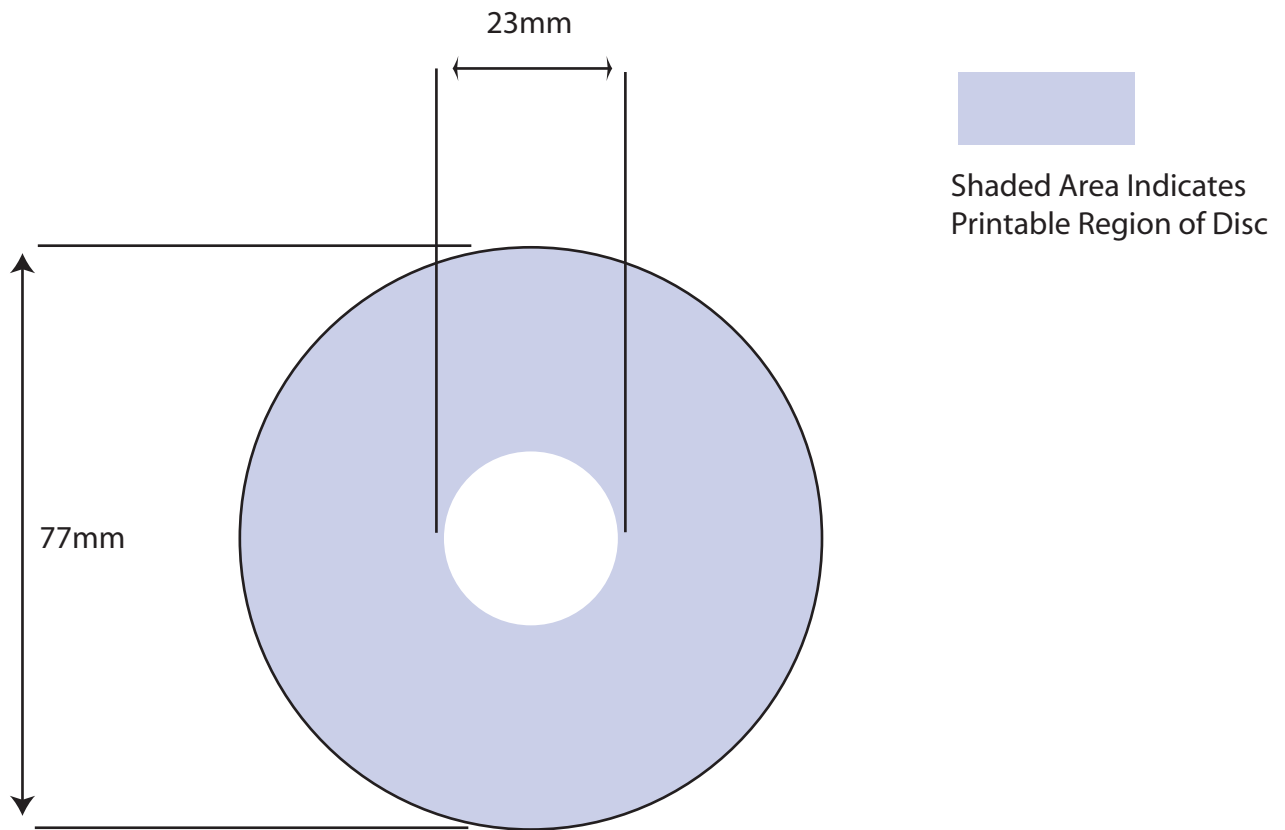

8cm CD-R/DVD-R Print Area Specification

The position of the circles and registration marks (without dimension information) on this sheet follow the recommended configuration for submitted label film/artwork.