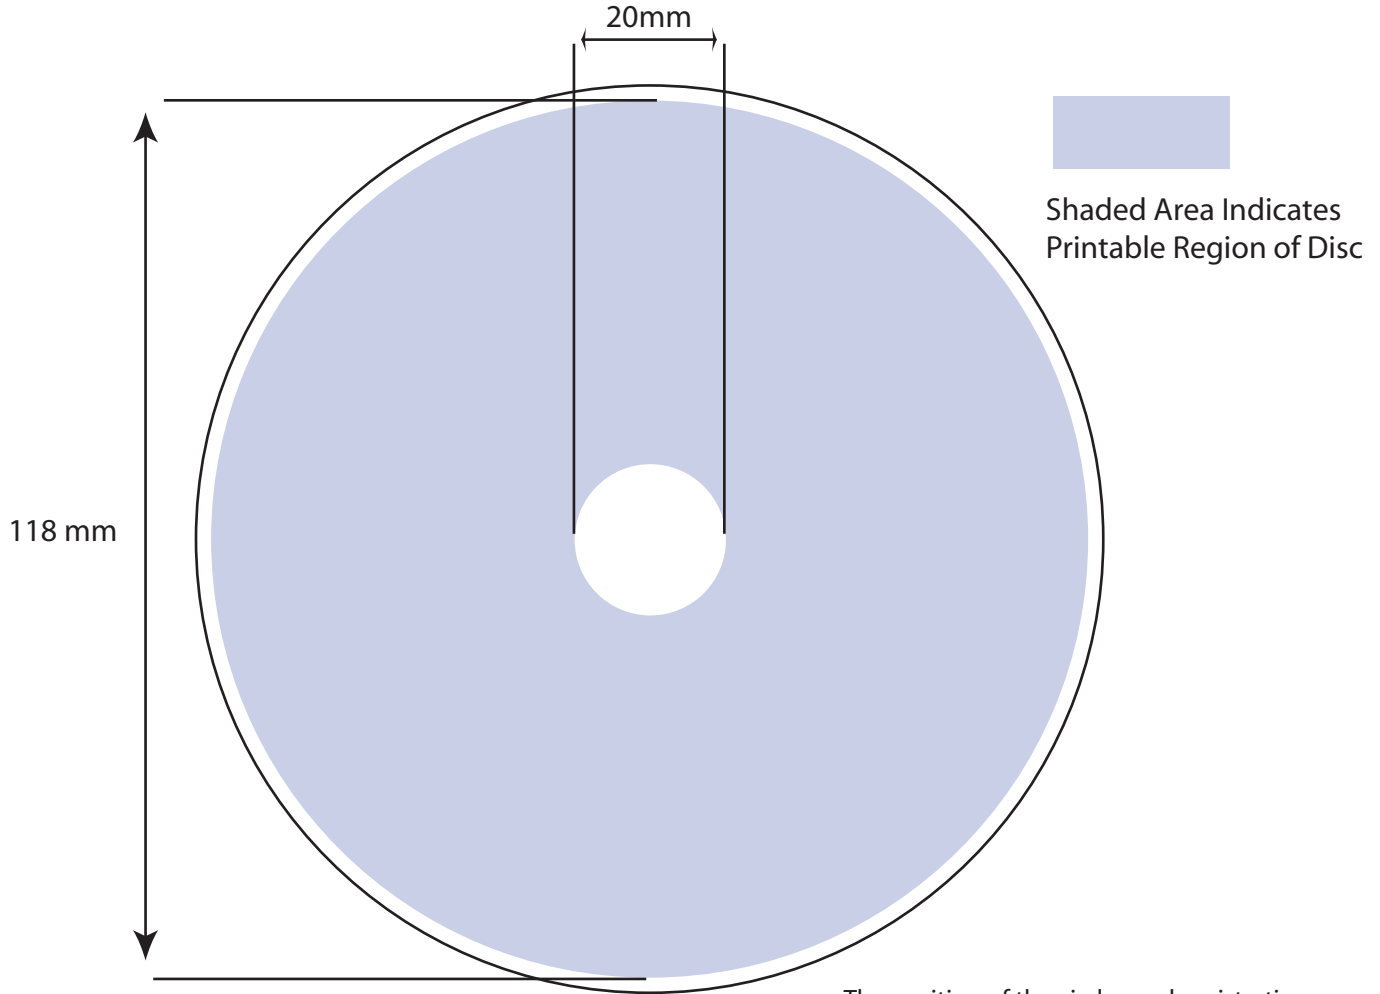

## 120mm DVD-5 & DVD-9 Print Area Specification

The position of the circles and registration marks (without dimension information) on this sheet follow the recommended configuration for submitted label film/artwork.