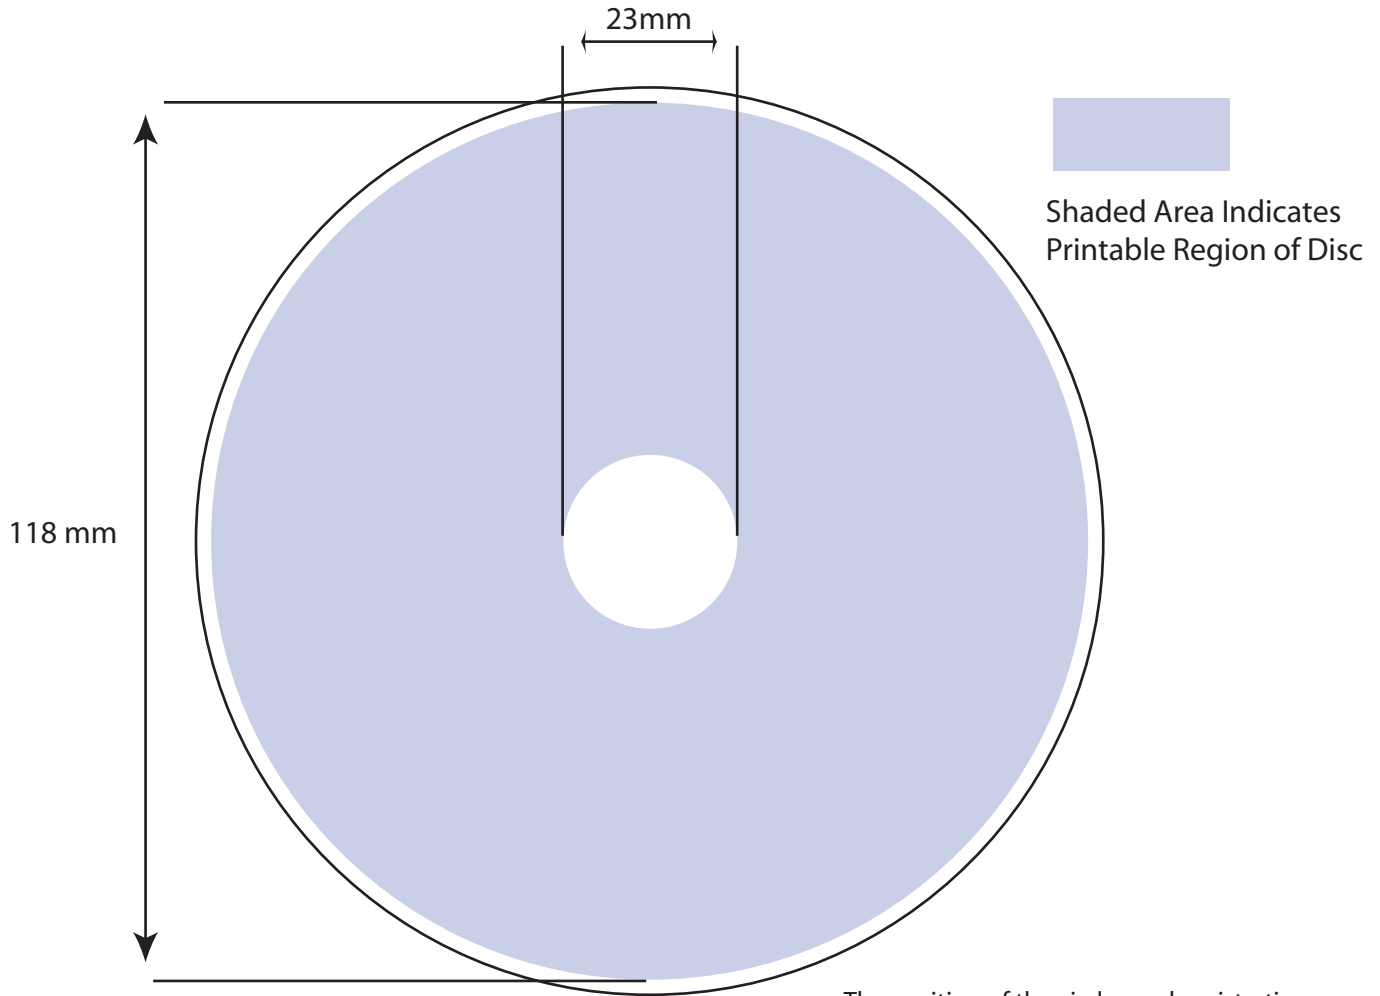

120mm CD-R & DVD-R Inkjet Print Area Specification

The position of the circles and registration marks (without dimension information) on this sheet follow the recommended configuration for submitted label film/artwork.